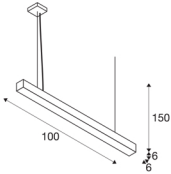

Q-LINE PD

LED indoor pendant, 1m, BAP, white, 4000K

The Q-LINE ceiling light is optionally available with a white, black, or silver-grey luminaire housing. It is also available with a pure white or warm white LED, and different dimensions. Its high luminance and UGR value of less than 10 make the Q-Line luminaire suitable for workstations. Thanks to the TRIAC dimmable LED driver, the luminaire can be directly connected to the 230 Volt mains voltage supply.

TECHNICAL DATA

Item no.:	1000932
Number of different light outlets	1
Primary nominal voltage	220-240V ~50/60Hz mA/V
Secondary power / secondary voltage ^e	900mA
Length	100 cm
Pendant length	150 cm
Width	6 cm
Height	6 cm
Net weight	2.52 kg
Gross weight	3.043 kg
IP Code	IP 20
Safety class	I
Assembly	Surface
Assembly details	Ceiling
Dimmable	Yes
Dimming technology	trailing edge
Wattage	46 W
Lumen	2300 lm
Colour temperature	4000 Kelvin
Beam angle	30 °
Color	white
CRI	90