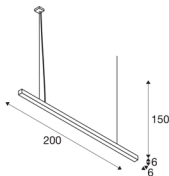

## Q-LINE PD

LED Indoor pendant light, 2m, BAP, black, 4000K

The Q-LINE ceiling light is optionally available with a white, black, or silver-grey luminaire housing. It is also available with a pure white or warm white LED, and different dimensions. Its high luminance and UGR value of less than 10 make the Q-Line luminaire suitable for workstations. Thanks to the TRIAC dimmable LED driver, the luminaire can be directly connected to the 230 Volt mains voltage supply.

## TECHNICAL DATA

Item no.:	1000936
Number of different light outlets	1
Primary nominal voltage	220-240V ~50/60Hz mA/V
Secondary power / secondary voltage <sup>e</sup>	900mA
Length	200 cm
Pendant length	150 cm
Width	6 cm
Height	6 cm
Net weight	4.502 kg
Gross weight	5.342 kg
IP Code	IP 20
Safety class	I
Assembly	Surface
Assembly details	Ceiling
Dimmable	Yes
Dimming technology	trailing edge
Wattage	93 W
Lumen	4600 lm
Colour temperature	4000 Kelvin
Beam angle	30 °
Color	black
CRI	90