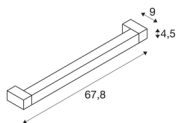

LONG GRILL

wall and ceiling lights, LED, 3000K, white

The LONG GRILL LED wall and ceiling light is a professional luminaire for surface mounting. There is an LED with 20W within its rectangular frame. It is the rotating element that makes this luminaire so special. The lamp unit can be rotated by 180°. This luminaire is ready to be directly connected to the 230V mains supply. This luminaire contains built-in LED lamps.

TECHNICAL DATA

| | |
|-------------------------------------|------------------------|
| Item no.: | 1001019 |
| Number of different light outlets | 1 |
| Primary nominal voltage | 220-240V ~50/60Hz mA/V |
| Secondary power / secondary voltage | 700mA |
| Length | 67.8 cm |
| Width | 9 cm |
| Height | 4.5 cm |
| Net weight | 1.347 kg |
| Gross weight | 1.638 kg |
| IP Code | IP 20 |
| Safety class | I |
| Assembly | Surface |
| Assembly details | Ceiling,Wall |
| Wattage | 20 W |
| Lumen | 1600 lm |
| Colour temperature | 3000 Kelvin |
| Beam angle | 110 ° |
| Color | white |
| CRI | 80 |
| LXXBXX data | L70B50 |
| BIG WHITE Page | 336 |