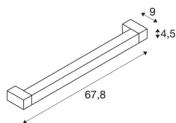

LONG GRILL

wall and ceiling lights, LED, 3000K, black

The LONG GRILL LED wall and ceiling light is a professional luminaire for surface mounting. There is an LED with 20W within its rectangular frame. It is the rotating element that makes this luminaire so special. The lamp unit can be rotated by 180°. This luminaire is ready to be directly connected to the 230V mains supply. This luminaire contains built-in LED lamps.

TECHNICAL DATA

Item no.:	1001020
Number of different light outlets	1
Primary nominal voltage	220-240V ~50/60Hz mA/V
Secondary power / secondary voltage	700mA
Length	67.8 cm
Width	9 cm
Height	4.5 cm
Net weight	1.351 kg
Gross weight	1.642 kg
IP Code	IP 20
Safety class	I
Assembly	Surface
Assembly details	Ceiling,Wall
Wattage	20 W
Lumen	1600 lm
Colour temperature	3000 Kelvin
Beam angle	110 °
Color	black
CRI	80
LXXBXX data	L70B50
BIG WHITE Page	336