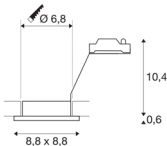

DOLIX OUT QPAR51

square, silver-grey

The DOLIX OUT high-voltage recessed ceiling light is made from aluminium and is equipped with a glass for protection against splashing water. Rated IP44 it can be used outdoors or in damp areas. Thanks to the already incorporated GU10 high-voltage socket, the DOLIX OUT recessed ceiling light is ready for direct connection to 230V mains supply.

TECHNICAL DATA

Item no.:	1001171
Socket	GU10
Lamp	QPAR51
Number of sockets	1
Lamps included	No
Primary nominal voltage	220-240V ~50/60Hz mA/V
Length	8.8 cm
Width	8.8 cm
Height	11 cm
Installation diameter	6.8 cm
Installation depth	11 cm
Net weight	0.197 kg
Gross weight	0.231 kg
IP Code	IP 65
Safety class	II
Impact resistance class	IK02
Impact resistance	0,2 Joule
Assembly	Recessed
Assembly details	Ceiling
Wattage	50 W
Color	grey
BIG WHITE Page	713