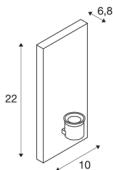

FENDA Basis

WL, Indoor surface-mounted wall light, E27, max. 40W, white

The FENDA Base from our MIX & MATCH System enables individual combinations with our variously coloured FENDA Lamp Shades. With its built-in E27 holder, the luminaire is suitable for LEDs and energy saving lamps.

TECHNICAL DATA

Item no.:	1001272
Socket	E27
Number of sockets	1
Primary nominal voltage	220-240V ~50/60Hz mA/V
Width	10 cm
Height	22 cm
Depth	6.8 cm
Net weight	0.463 kg
Gross weight	0.622 kg
IP Code	IP 20
Safety class	I
Assembly	Surface
Assembly details	Wall
Wattage	40 W
Color	white
BIG WHITE Page	218