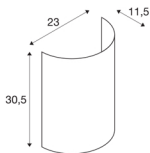

### TECHNICAL DATA

Item no.:	1001273
Width	23 cm
Height	30.5 cm
Depth	11.5 cm
Net weight	0.232 kg
Gross weight	0.503 kg
IP Code	IP 20
Assembly	Surface
Assembly details	Wall with Acc.
Color	black
BIG WHITE Page	218