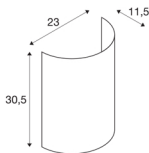

FENDA half shade

black/copper

FENDA light shade in modern colours for the FENDA Basis wall light 1001272

TECHNICAL DATA

Item no.:	1001274
Width	23 cm
Height	30.5 cm
Depth	11.5 cm
Net weight	0.228 kg
Gross weight	0.517 kg
IP Code	IP 20
Assembly	Surface
Assembly details	Wall with Acc.
Color	copper
BIG WHITE Page	218