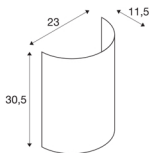

FENDA half shade

beige

FENDA light shade in modern colours for the FENDA Basis wall light 1001272

TECHNICAL DATA

Item no.:	1001276
Width	23 cm
Height	30.5 cm
Depth	11.5 cm
Net weight	0.246 kg
Gross weight	0.55 kg
IP Code	IP 20
Assembly	Surface
Assembly details	Wall with Acc.
Color	beige
BIG WHITE Page	218