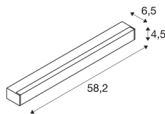

SIGHT LED

wall and ceiling light, with switch, 600mm, white

TECHNICAL DATA

Item no.:	1001284
Number of different light outlets	1
Primary nominal voltage	220-240V ~50/60Hz mA/V
Secondary power / secondary voltage	700mA
Length	58.2 cm
Width	4.5 cm
Height	6.5 cm
Net weight	1.14 kg
Gross weight	1.4 kg
IP Code	IP 20
Safety class	I
Assembly	Surface
Assembly details	Ceiling,Wall
Wattage	20 W
Lumen	1490 lm
Colour temperature	3000 Kelvin
Beam angle	120 °
Color	white
CRI	80
UGR ≤	28
LXXBXX data	L70B50
BIG WHITE Page	337