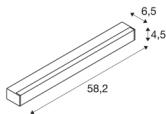

SIGHT LED

wall and ceiling light, with switch, 600mm, silver

TECHNICAL DATA

Item no.:	1001285
Number of different light outlets	1
Primary nominal voltage	220-240V ~50/60Hz mA/V
Secondary power / secondary voltage^e	700mA
Length	58.2 cm
Width	4.5 cm
Height	6.5 cm
Net weight	1.178 kg
Gross weight	1.41 kg
IP Code	IP 20
Safety class	I
Assembly	Surface
Assembly details	Ceiling,Wall
Wattage	20 W
Lumen	1490 lm
Colour temperature	3000 Kelvin
Beam angle	120 °
Color	grey
CRI	80
UGR ≤	28
LXXBXX data	L70B50
BIG WHITE Page	337