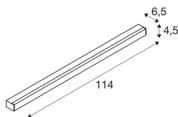

SIGHT LED

wall and ceiling light, 1150mm, white

TECHNICAL DATA

Item no.:	1001287
Number of different light outlets	1
Primary nominal voltage	220-240V ~50/60Hz mA/V
Secondary power / secondary voltage	700mA
Length	114 cm
Width	4.5 cm
Height	6.5 cm
Net weight	1.939 kg
Gross weight	2.284 kg
IP Code	IP 20
Safety class	I
Assembly	Surface
Assembly details	Ceiling,Wall
Wattage	38 W
Lumen	3100 lm
Colour temperature	3000 Kelvin
Beam angle	120 °
Color	white
CRI	80
UGR ≤	28
LXXBXX data	L70B50
BIG WHITE Page	337