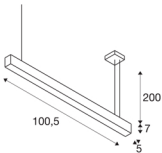

GLENOS

professional pendant, LED, 4000K, black, 1 m, 43W

The GLENOS pendant with a high-performance LED strip gives you a powerful, top-class LED lighting. The pendants are available in several lengths and colour variants and are fitted with a 2.50 m connection lead, which can be shortened individually. The GLENOS pendant is ready to connect to the 230 V mains supply thanks to the dimmable LED driver.

TECHNICAL DATA

Item no.:	1001403
Number of different light outlets	1
Primary nominal voltage	220-240V ~50/60Hz mA/V
Secondary power / secondary voltage ^e	1000mA
Length	105 cm
Pendant length	200 cm
Width	5 cm
Height	7 cm
Net weight	2.439 kg
Gross weight	2.953 kg
IP Code	IP 20
Safety class	I
Assembly	Surface
Assembly details	Ceiling
Dimmable	Yes
Dimming technology	1-10V
Wattage	43 W
Lumen	3300 lm
Colour temperature	4000 Kelvin
Color	black
CRI	80
UGR ≤	28