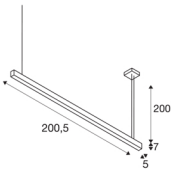

GLENOS

professional pendant, LED, 3000K, black, 2 m, 85W

The GLENOS pendant with a high-performance LED strip gives you a powerful, top-class LED lighting. The pendants are available in several lengths and colour variants and are fitted with a 2,50 m connection lead, which can be shortened individually. The GLENOS pendant is ready to connect to the 230 V mains supply thanks to the dimmable LED driver.

TECHNICAL DATA

Item no.:	1001406
Number of different light outlets	1
Primary nominal voltage	220-240V ~50/60Hz mA/V
Secondary power / secondary voltage ^e	1000mA
Length	205 cm
Pendant length	200 cm
Width	5 cm
Height	7 cm
Net weight	4.544 kg
Gross weight	5.412 kg
IP Code	IP 20
Safety class	I
Assembly	Surface
Assembly details	Ceiling
Dimmable	Yes
Dimming technology	1-10V
Wattage	85 W
Lumen	5700 lm
Colour temperature	3000 Kelvin
Color	black
CRI	80
UGR ≤	28