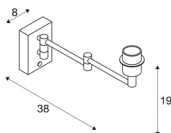

FENDA Base

WL, Indoor surface-mounted wall light, E27, max. 40W, chrome

TECHNICAL DATA

Item no.:	1001449
Socket	E27
Number of sockets	1
Primary nominal voltage	220-240V ~50/60Hz mA/V
Tilt range	180 °
Length	38 cm
Width	8 cm
Height	19 cm
Net weight	0.59 kg
Gross weight	0.919 kg
IP Code	IP 20
Safety class	I
Assembly	Surface
Assembly details	Wall
Wattage	40 W
Color	chrome
BIG WHITE Page	219