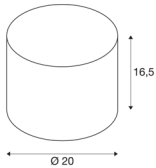

## FENDA shade Ø 20cm

round, black

FENDA lamp shade with 165 mm diameter and 200 mm height in black.

### TECHNICAL DATA

Item no.:	1001451
Height	16.5 cm
Diameter	20 cm
Net weight	0.185 kg
Gross weight	0.395 kg
IP Code	IP 20
Color	black
BIG WHITE Page	218