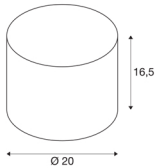

## FENDA shade Ø 20cm

round, white

FENDA lamp shade, 165 mm in diameter and 200 mm high in white

## TECHNICAL DATA

Item no.:	1001453
Height	16.5 cm
Diameter	20 cm
Net weight	0.205 kg
Gross weight	0.403 kg
IP Code	IP 20
Color	white
BIG WHITE Page	218