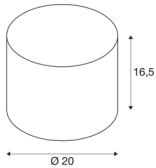

FENDA shade Ø 20cm

round, beige

FENDA lamp shade with 165 mm diameter and 200 mm height in beige.

TECHNICAL DATA

Item no.:	1001454
Height	16.5 cm
Diameter	20 cm
Net weight	0.19 kg
Gross weight	0.396 kg
IP Code	IP 20
Color	beige
BIG WHITE Page	218