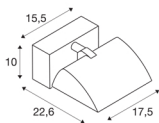

MERADO FLOOD WL

LED Indoor surface-mounted wall light, white, 3000K, 40°

TECHNICAL DATA

Item no.:	1001468
Primary nominal voltage	220-240V ~50/60Hz mA/V
Secondary power / secondary voltage	1000mA
Width	17.5 cm
Height	10 cm
Depth	22.6 cm
Net weight	1.348 kg
Gross weight	1.632 kg
IP Code	IP 20
Safety class	I
Assembly	Surface
Assembly details	Ceiling,Wall
Dimmable	Yes
Dimming technology	trailing edge
Wattage	40 W
Lumen	3000 lm
Colour temperature	3000 Kelvin
Color	white
CRI	80
LXXBXX data	L70B50
BIG WHITE Page	231