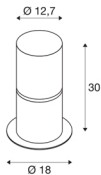

ROX ACRYL 30 Pole

Outdoor floor stand, IP44, stainless steel 304, E27 max 20W

TECHNICAL DATA

Item no.:	1001488
Socket	E27
Number of sockets	1
Primary nominal voltage	220-240V ~50/60Hz mA/V
Height	30 cm
Diameter	12.7 cm
Net weight	1.144 kg
Gross weight	1.782 kg
IP Code	IP 44
Safety class	I
Impact resistance class	IK02
Impact resistance	0,200000000000000001 Joule
Assembly	Surface
Assembly details	Ground, Ground with Acc.
Wattage	20 W
Color	stainless steel
BIG WHITE Page	561