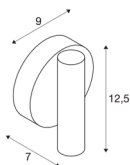

## KARPO 30 CW

LED Indoor surface-mounted wall and ceiling light, single white 3000K dimmable

KARPO series lights are available in white and black. It has a choice of one or two spots in a cylindrical shape which can be individually adjusted via a hinge. The swivel and tilting range allows you to optimally light up the room. The integrated premium LEDs provide high energy efficiency. The luminaire also has a high colour rendering index of 90. The luminaires can be directly connected to the 230V mains supply.

### TECHNICAL DATA

Item no.:	1001496
Primary nominal voltage	220-240V ~50/60Hz mA/V
Secondary power / secondary voltage <sup>e</sup>	500mA
Width	9 cm
Height	12.5 cm
Depth	7 cm
Net weight	0.353 kg
Gross weight	0.427 kg
IP Code	IP 20
Safety class	I
Assembly	Surface
Assembly details	Ceiling,Wall
Dimmable	Yes
Dimming technology	trailing edge
Wattage	9 W
Lumen	660 lm
Colour temperature	3000 Kelvin
Beam angle	40 °
Color	white
CRI	90
LXXBXX data	L70B50
BIG WHITE Page	296