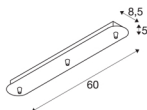

FITU triple ceiling plate

long, black

The long FITU ceiling plate is available in various colour variants with three or five outlets, and can be combined with any FITU E27 pendants. Delivered with corresponding strain relief.

TECHNICAL DATA

Item no.:	1001818
Nominal voltage	230V ~50Hz V
Length	60 cm
Width	8.5 cm
Height	5 cm
Net weight	1.09 kg
Gross weight	1.463 kg
IP Code	IP 20
Safety class	I
Assembly	Surface
Assembly details	Ceiling
Color	black
BIG WHITE Page	473