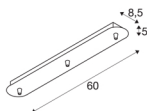

## FITU triple ceiling plate

long, white

The long FITU ceiling plate is available in various colour variants with three or five outlets, and can be combined with any FITU E27 pendants. Delivered with corresponding strain relief.

## TECHNICAL DATA

Item no.:	1001819
Nominal voltage	230V ~50Hz V
Length	60 cm
Width	8.5 cm
Height	5 cm
Net weight	1.065 kg
Gross weight	1.385 kg
IP Code	IP 20
Safety class	I
Assembly	Surface
Assembly details	Ceiling
Color	white
BIG WHITE Page	473