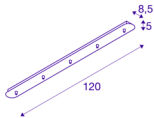

FITU five-way ceiling plate

long, white

The round FITU ceiling plate is available in various colours with five outlets, and can be combined with any FITU E27 pendant luminaire. Delivered with corresponding strain relief.

TECHNICAL DATA

Item no.:	1001821
Nominal voltage	230V ~50Hz V
Length	120 cm
Width	8.5 cm
Height	5 cm
Net weight	2.06 kg
Gross weight	2.699 kg
IP Code	IP 20
Safety class	I
Assembly	Surface
Assembly details	Ceiling
Color	white
BIG WHITE Page	151