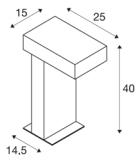

PATHLIGHT 40

LED outdoor floor stand, rust coloured, IP55, 3000K

TECHNICAL DATA

Item no.:	1001823
Number of different light outlets	1
Primary nominal voltage	220-240V ~50/60Hz mA/V
Length	15 cm
Width	25 cm
Height	40 cm
Net weight	12.705 kg
Gross weight	13.966 kg
IP Code	IP 55
Safety class	I
Impact resistance class	IK06
Impact resistance	1 Joule
Assembly	Surface
Assembly details	Ground
Wattage	8.9 W
Lumen	400 lm
Colour temperature	3000 Kelvin
Beam angle	90 °
Color	rust
CRI	80
LXXBXX data	L70B50
Minimum ambient temperature	-20 °C