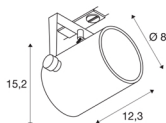

EURO SPOT TRACK

black, QPAR51 25W, incl. 1-circuit adapter

Rotating and swivelling EURO SPOT TRACK 240V LED spotlight, with a compact design, with a suitable adapter for the 1-circuit 240V track system. The LED light source is installed in the cylindrical lamp head in the factory. The spotlight, which is available with several housing colours and beam angles, has a high light output thanks to its simple and timeless appearance.

TECHNICAL DATA

Item no.:	1001861
Socket	GU10
Lamp	QPAR51
Number of sockets	1
Lamps included	No
Primary nominal voltage	220-240V ~50/60Hz mA/V
Tilt range	90 °
Horizontal rotation range	350 °
Length	12.5 cm
Height	16 cm
Diameter	8 cm
Net weight	0.442 kg
Gross weight	0.546 kg
IP Code	IP 20
Safety class	I
Assembly	Surface
Assembly details	Track Ceiling, Track Wall
Wattage	25 W
Color	black
BIG WHITE Page	485