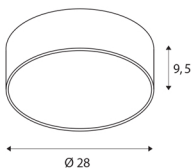

TECHNICAL DATA

Item no.:	1001877
Primary nominal voltage	220-240V ~50/60Hz mA/V
Secondary power / secondary voltage	350mA
Height	9.5 cm
Diameter	28 cm
Net weight	1.463 kg
Gross weight	1.871 kg
IP Code	IP 20
Safety class	I
Assembly	Surface
Assembly details	Ceiling,Wall
Dimmable	Yes
Dimming technology	trailing edge
Wattage	15 W
Lumen	1250 / 1300 lm
Colour temperature	3000/4000 Kelvin
Beam angle	105 °
Color	black
CRI	80
UGR ≤	25
LXXBXX data	L70B50
BIG WHITE Page	258