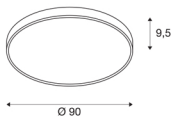

TECHNICAL DATA

Item no.:	1001878
Primary nominal voltage	220-240V ~50/60Hz mA/V
Secondary power / secondary voltage	1050mA
Height	9.5 cm
Diameter	90 cm
Net weight	9.343 kg
Gross weight	12.198 kg
IP Code	IP 20
Safety class	I
Assembly	Surface
Assembly details	Ceiling
Dimmable	Yes
Dimming technology	trailing edge
Wattage	78 W
Lumen	9625 / 10225 lm
Colour temperature	3000/4000 Kelvin
Beam angle	105 °
Color	black
CRI	80
UGR ≤	25
LXXBXX data	L70B50
Minimum ambient temperature	-20 °C