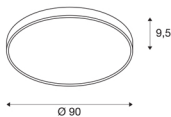

TECHNICAL DATA

Item no.:	1001879
Primary nominal voltage	220-240V ~50/60Hz mA/V
Secondary power / secondary voltage	1050mA
Height	9.5 cm
Diameter	90 cm
Net weight	9.219 kg
Gross weight	11.993 kg
IP Code	IP 20
Safety class	I
Assembly	Surface
Assembly details	Ceiling
Dimmable	Yes
Dimming technology	trailing edge
Wattage	78 W
Lumen	9625 / 10225 lm
Colour temperature	3000/4000 Kelvin
Beam angle	105 °
Color	white
CRI	80
UGR ≤	25
LXXBXX data	L70B50
Minimum ambient temperature	-20 °C