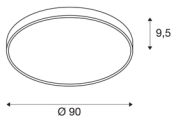

TECHNICAL DATA

Item no.:	1001880
Primary nominal voltage	220-240V ~50/60Hz mA/V
Secondary power / secondary voltage	1050mA
Height	9.5 cm
Diameter	90 cm
Net weight	9.103 kg
Gross weight	12.098 kg
IP Code	IP 20
Safety class	I
Assembly	Surface
Assembly details	Ceiling
Dimmable	Yes
Dimming technology	trailing edge
Wattage	78 W
Lumen	9625 / 10225 lm
Colour temperature	3000/4000 Kelvin
Beam angle	105 °
Color	grey
CRI	80
UGR ≤	25
LXXBXX data	L70B50
Minimum ambient temperature	-20 °C