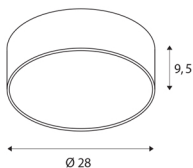

TECHNICAL DATA

Item no.:	1001881
Primary nominal voltage	220-240V ~50/60Hz mA/V
Secondary power / secondary voltage	350mA
Height	9.5 cm
Diameter	28 cm
Net weight	1.458 kg
Gross weight	1.832 kg
IP Code	IP 20
Safety class	I
Assembly	Surface
Assembly details	Ceiling,Wall
Dimmable	Yes
Dimming technology	trailing edge
Wattage	15 W
Lumen	1250 / 1300 lm
Colour temperature	3000/4000 Kelvin
Beam angle	105 °
Color	white
CRI	80
UGR ≤	25
LXXBXX data	L70B50
BIG WHITE Page	258