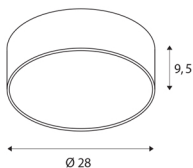

TECHNICAL DATA

Item no.:	1001882
Primary nominal voltage	220-240V ~50/60Hz mA/V
Secondary power / secondary voltage	350mA
Height	9.5 cm
Diameter	28 cm
Net weight	1.475 kg
Gross weight	1.868 kg
IP Code	IP 20
Safety class	I
Assembly	Surface
Assembly details	Ceiling,Wall
Dimmable	Yes
Dimming technology	trailing edge
Wattage	15 W
Lumen	1250 / 1300 lm
Colour temperature	3000/4000 Kelvin
Beam angle	105 °
Color	grey
CRI	90
UGR ≤	25
LXXBXX data	L70B50
BIG WHITE Page	258