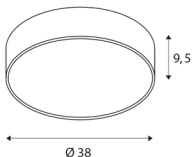

TECHNICAL DATA

Item no.:	1001883
Primary nominal voltage	220-240V ~50/60Hz mA/V
Secondary power / secondary voltage	700mA
Height	9.5 cm
Diameter	38 cm
Net weight	2.147 kg
Gross weight	2.898 kg
IP Code	IP 20
Safety class	I
Assembly	Surface
Assembly details	Ceiling,Wall
Dimmable	Yes
Dimming technology	trailing edge
Wattage	30 W
Lumen	2800 / 2950 lm
Colour temperature	3000/4000 Kelvin
Beam angle	105 °
Color	black
CRI	80
UGR ≤	25
LXXBXX data	L70B50
BIG WHITE Page	258