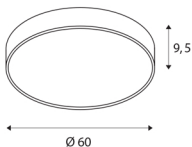

TECHNICAL DATA

Item no.:	1001886
Primary nominal voltage	220-240V ~50/60Hz mA/V
Secondary power / secondary voltage	1050mA
Height	9.5 cm
Diameter	60 cm
Net weight	4.945 kg
Gross weight	6.635 kg
IP Code	IP 20
Safety class	I
Assembly	Surface
Assembly details	Ceiling,Wall
Dimmable	Yes
Dimming technology	trailing edge
Wattage	40 W
Lumen	4720 / 5120 lm
Colour temperature	3000/4000 Kelvin
Beam angle	105 °
Color	black
CRI	80
UGR ≤	25
LXXBXX data	L70B50
Minimum ambient temperature	-20 °C