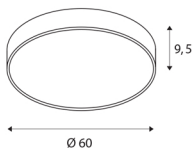

TECHNICAL DATA

Item no.:	1001887
Primary nominal voltage	220-240V ~50/60Hz mA/V
Secondary power / secondary voltage	1050mA
Height	9.5 cm
Diameter	60 cm
Net weight	5.056 kg
Gross weight	6.807 kg
IP Code	IP 20
Safety class	I
Assembly	Surface
Assembly details	Ceiling,Wall
Dimmable	Yes
Dimming technology	trailing edge
Wattage	40 W
Lumen	4720 / 5120 lm
Colour temperature	3000/4000 Kelvin
Beam angle	105 °
Color	white
CRI	80
UGR ≤	25
LXXBXX data	L70B50
Minimum ambient temperature	-20 °C