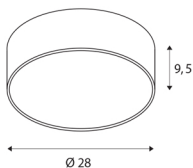

TECHNICAL DATA

Item no.:	1001889
Primary nominal voltage	220-240V ~50/60Hz mA/V
Secondary power / secondary voltage	350mA
Height	9.5 cm
Diameter	28 cm
Net weight	1.523 kg
Gross weight	1.919 kg
IP Code	IP 20
Safety class	I
Assembly	Surface
Assembly details	Ceiling,Wall
Dimmable	Yes
Dimming technology	DALI
Wattage	15 W
Lumen	1250 / 1300 lm
Colour temperature	3000/4000 Kelvin
Beam angle	105 °
Color	black
CRI	80
UGR ≤	25
LXXBXX data	L70B50
BIG WHITE Page	260