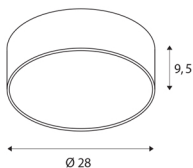

TECHNICAL DATA

Item no.:	1001894
Primary nominal voltage	220-240V ~50/60Hz mA/V
Secondary power / secondary voltage	350mA
Height	9.5 cm
Diameter	28 cm
Net weight	1.542 kg
Gross weight	1.927 kg
IP Code	IP 20
Safety class	I
Assembly	Surface
Assembly details	Ceiling,Wall
Dimmable	Yes
Dimming technology	DALI
Wattage	15 W
Lumen	1250 / 1300 lm
Colour temperature	3000/4000 Kelvin
Beam angle	105 °
Color	grey
CRI	80
UGR ≤	25
LXXBXX data	L70B50
BIG WHITE Page	260