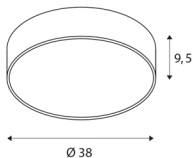

TECHNICAL DATA

Item no.:	1001895
Primary nominal voltage	220-240V ~50/60Hz mA/V
Secondary power / secondary voltage	700mA
Height	9.5 cm
Diameter	38 cm
Net weight	2.222 kg
Gross weight	2.937 kg
IP Code	IP 20
Safety class	I
Assembly	Surface
Assembly details	Ceiling,Wall
Dimmable	Yes
Dimming technology	DALI
Wattage	30 W
Lumen	2800 / 2950 lm
Colour temperature	3000/4000 Kelvin
Beam angle	105 °
Color	black
CRI	80
UGR ≤	25
LXXBXX data	L70B50
BIG WHITE Page	260