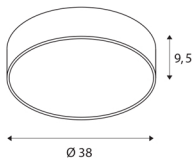

TECHNICAL DATA

Item no.:	1001896
Primary nominal voltage	220-240V ~50/60Hz mA/V
Secondary power / secondary voltage	700mA
Height	9.5 cm
Diameter	38 cm
Net weight	2.233 kg
Gross weight	3 kg
IP Code	IP 20
Safety class	I
Assembly	Surface
Assembly details	Ceiling,Wall
Dimmable	Yes
Dimming technology	DALI
Wattage	30 W
Lumen	2800 / 2950 lm
Colour temperature	3000/4000 Kelvin
Beam angle	105 °
Color	white
CRI	80
UGR ≤	25
LXXBXX data	L70B50
BIG WHITE Page	260