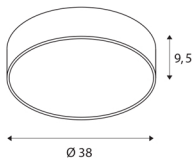

TECHNICAL DATA

Item no.:	1001897
Primary nominal voltage	220-240V ~50/60Hz mA/V
Secondary power / secondary voltage	700mA
Height	9.5 cm
Diameter	38 cm
Net weight	2.204 kg
Gross weight	3.009 kg
IP Code	IP 20
Safety class	I
Assembly	Surface
Assembly details	Ceiling,Wall
Dimmable	Yes
Dimming technology	DALI
Wattage	30 W
Lumen	2800 / 2950 lm
Colour temperature	3000/4000 Kelvin
Beam angle	105 °
Color	grey
CRI	80
UGR ≤	25
LXXBXX data	L70B50
BIG WHITE Page	260