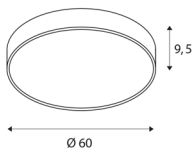

TECHNICAL DATA

Item no.:	1001899
Primary nominal voltage	220-240V ~50/60Hz mA/V
Secondary power / secondary voltage	1000mA
Height	9.5 cm
Diameter	60 cm
Net weight	5.061 kg
Gross weight	6.741 kg
IP Code	IP 20
Safety class	I
Assembly	Surface
Assembly details	Ceiling,Wall
Dimmable	Yes
Dimming technology	DALI
Wattage	37 W
Lumen	4470 / 4870 lm
Colour temperature	3000/4000 Kelvin
Beam angle	105 °
Color	grey
CRI	80
UGR ≤	25
LXXBXX data	L70B50
Minimum ambient temperature	-20 °C