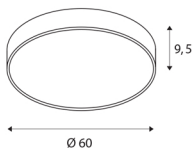

TECHNICAL DATA

Item no.:	1001900
Primary nominal voltage	220-240V ~50/60Hz mA/V
Secondary power / secondary voltage	1000mA
Height	9.5 cm
Diameter	60 cm
Net weight	4.385 kg
Gross weight	6.116 kg
IP Code	IP 20
Safety class	I
Assembly	Surface
Assembly details	Ceiling,Wall
Dimmable	Yes
Dimming technology	DALI
Wattage	37 W
Lumen	4470 / 4870 lm
Colour temperature	3000/4000 Kelvin
Beam angle	105 °
Color	white
CRI	80
UGR ≤	25
LXXBXX data	L70B50
Minimum ambient temperature	-20 °C