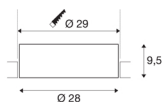

MEDO 30 EL

LED indoor recessed ceiling light, frameless version, white, 3000/4000K

The recessed version of the MEDO series fits into every room concept seamlessly thanks to its understated design. The MEDO Frameless combines with the ceiling in a charming way. The light colour can be easily switched between 3000K and 4000K prior to installation using a switch. The integrated premium LED module provides an even lighting effect. Supplemented by an additional driver, the TRIAC recessed variant becomes dimmable and can be integrated in DALI systems.

TECHNICAL DATA

Item no.:	1001901
Secondary power / secondary voltage	350mA
Height	9.5 cm
Diameter	28 cm
Installation diameter	29 cm
Installation depth	13 cm
Net weight	1.27 kg
Gross weight	1.751 kg
IP Code	IP 20
Safety class	III
Assembly	Recessed
Assembly details	Ceiling
Wattage	14 W
Lumen	1600 lm
Colour temperature	3000/4000 Kelvin
Beam angle	105 °
Color	white
CRI	80
UGR ≤	25
LXXBXX data	L70B50
Maximum ambient temperature	40 °C
BIG WHITE Page	414