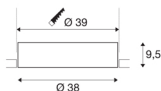

MEDO 40 EL

LED indoor recessed ceiling light, frameless version, white, 3000/4000K

The recessed version of the MEDO series fits into every room concept seamlessly thanks to its understated design. The MEDO Frameless combines with the ceiling in a charming way. The light colour can be easily switched between 3000K and 4000K prior to installation using a switch. The integrated premium LED module provides an even lighting effect. Supplemented by an additional driver, the TRIAC recessed variant becomes dimmable and can be integrated in DALI systems.

TECHNICAL DATA

Item no.:	1001902
Secondary power / secondary voltage	700mA
Height	9.5 cm
Diameter	38 cm
Installation diameter	39 cm
Installation depth	13 cm
Net weight	2.016 kg
Gross weight	2.917 kg
IP Code	IP 20
Safety class	III
Assembly	Recessed
Assembly details	Ceiling
Wattage	28 W
Lumen	3300 lm
Colour temperature	3000/4000 Kelvin
Beam angle	105 °
Color	white
CRI	80
UGR ≤	25
LXXBXX data	L70B50
Maximum ambient temperature	40 °C
BIG WHITE Page	415