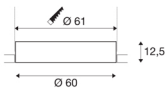

## MEDO 60 EL

LED indoor recessed ceiling light, frameless version, white, 3000/4000K

The recessed version of the MEDO series fits into every room concept seamlessly thanks to its understated design. The MEDO Frameless combines with the ceiling in a charming way. The light colour can be easily switched between 3000K and 4000K prior to installation using a switch. The integrated premium LED module provides an even lighting effect. Supplemented by an additional driver, the TRIAC recessed variant becomes dimmable and can be integrated in DALI systems.

## TECHNICAL DATA

Item no.:	1001903
Secondary power / secondary voltage	1000/1050mA
Height	12.5 cm
Diameter	60 cm
Installation diameter	61 cm
Installation depth	16 cm
Net weight	5.198 kg
Gross weight	7.244 kg
IP Code	IP 20
Safety class	III
Assembly	Recessed
Assembly details	Ceiling
Wattage	36 W
Lumen	5000 lm
Colour temperature	3000/4000 Kelvin
Beam angle	105 °
Color	white
CRI	80
UGR ≤	25
LXXBXX data	L70B50
Maximum ambient temperature	40 °C
BIG WHITE Page	415