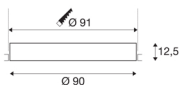

## MEDO 90 DL

LED Indoor recessed ceiling light, frameless version, white, 3000/4000K

The recessed version of the MEDO series fits into every room concept seamlessly thanks to its understated design. The MEDO Frameless combines with the ceiling in a charming way. The light colour can be easily switched between 3000K and 4000K prior to installation using a switch. The integrated premium LED module provides an even lighting effect. Supplemented by two additional drivers, the TRIAC recessed variant becomes dimmable and can be integrated in DALI systems.

## TECHNICAL DATA

Item no.:	1001904
Secondary power / secondary voltage	1000/1050mA
Height	12.5 cm
Diameter	90 cm
Installation diameter	91 cm
Installation depth	21 cm
Net weight	10.501 kg
Gross weight	14.836 kg
IP Code	IP 20
Safety class	III
Assembly	Recessed
Assembly details	Ceiling
Wattage	72 W
Lumen	10150 lm
Colour temperature	3000/4000 Kelvin
Beam angle	105 °
Color	white
CRI	90
UGR ≤	22
LXXBXX data	L70B50
Maximum ambient temperature	40 °C
BIG WHITE Page	415