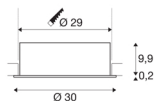

## MEDO 30 EL

LED indoor recessed ceiling light, frame version, white, 3000/4000K

The MEDO FRAME variants round off the recessed lights in the MEDO series. The MEDO FRAME lights blend into any room perfectly, just like the frameless versions. Under-stated yet still powerful, they provide bright illumination. Supplemented by an additional driver, the TRIAC recessed variant becomes dimmable and can be integrated in DALI systems.

## TECHNICAL DATA

Item no.:	1001905
Secondary power / secondary voltage	350mA
Height	10.1 cm
Diameter	30 cm
Installation diameter	29 cm
Installation depth	13 cm
Net weight	1.6 kg
Gross weight	2.097 kg
IP Code	IP 20
Safety class	III
Assembly	Recessed
Assembly details	Ceiling
Wattage	14 W
Lumen	1600 lm
Colour temperature	3000/4000 Kelvin
Beam angle	105 °
Color	white
CRI	90
UGR ≤	25
LXXBXX data	L70B50
Maximum ambient temperature	40 °C
BIG WHITE Page	416