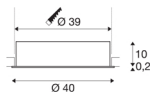

MEDO 40 EL

LED indoor recessed ceiling light, frame version, white, 3000/4000K

The MEDO FRAME variants round off the recessed lights in the MEDO series. The MEDO FRAME lights blend into any room perfectly, just like the frameless versions. Under-stated yet still powerful, they provide bright illumination. Supplemented by an additional driver, the TRIAC recessed variant becomes dimmable and can be integrated in DALI systems.

TECHNICAL DATA

Item no.:	1001906
Secondary power / secondary voltage	700mA
Height	10.2 cm
Diameter	40 cm
Installation diameter	39 cm
Installation depth	13 cm
Net weight	2.566 kg
Gross weight	3.489 kg
IP Code	IP 20
Safety class	III
Assembly	Recessed
Assembly details	Ceiling
Wattage	28 W
Lumen	3300 lm
Colour temperature	3000/4000 Kelvin
Beam angle	105 °
Color	white
CRI	80
UGR ≤	25
LXXBXX data	L70B50
Maximum ambient temperature	40 °C
BIG WHITE Page	416