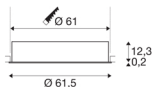

## TECHNICAL DATA

Item no.:	1001907
Secondary power / secondary voltage	1000/1050mA
Height	12.5 cm
Diameter	61.5 cm
Installation diameter	61 cm
Installation depth	16 cm
Net weight	5.146 kg
Gross weight	7.073 kg
IP Code	IP 20
Safety class	III
Assembly	Recessed
Assembly details	Ceiling
Wattage	36 W
Lumen	5000 lm
Colour temperature	3000/4000 Kelvin
Beam angle	105 °
Color	white
CRI	90
UGR ≤	25
LXXBXX data	L70B50
Maximum ambient temperature	40 °C
BIG WHITE Page	416