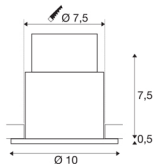

VARU QPAR51 DL

The innovative VARU recessed light offers an impressive IP65 protection rating. These downlights are, therefore, suitable for use outdoors or in wet rooms. The VARU range is available in several colours and with a powerful, warm white LED or GU10 fitting. All versions of the light with GU10 fitting can be connected to the 230 V mains power supply. For the LED versions, an additional LED driver is required.